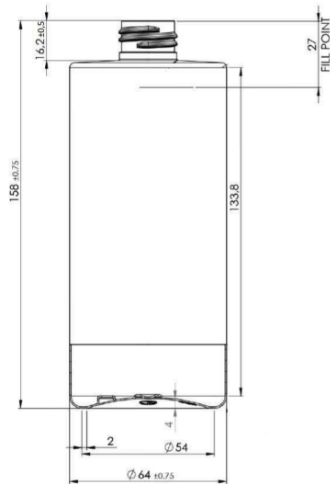

Cylinder 400

General info

Item no. (SKU):	LS1101126110
Family / Range:	Cylinder
Capacity:	400ml
Neck:	24/410
Weight:	27
Shape:	Round
Material:	PET
Colour:	All Colours Available
Print Areas:	
Country of Origin:	Lithuania

Packaging Info

Packed in Boxes

Box Dimensions (mm):	594 x 394 x 448
Quantity per box (pcs):	
Boxes per pallet (pcs):	
Quantity per pallet (pcs):	
Net weight (kg):	
Gross weight (kg):	
Pallet height (mm):	2400

Packed in PE bags on trays (Half pallet)

Tray dimensions (mm):	1200 x 800 x 50
Quantity per tray (pcs):	240
Quantity per PE bag (pcs):	120
PE bags per tray (pcs):	2
Trays per pallet (pcs):	6
Quantity per pallet (pcs):	1440
Net weight (kg):	39
Gross weight (kg):	52
Pallet height (mm):	1200